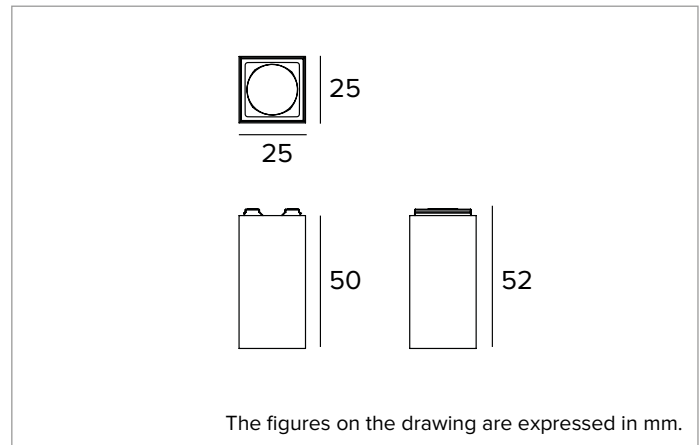

SOURCE

Hugh efficiency Ra90 LED Emitter.

Energy efficiency class: G

Nominal power: 2,1W

Nominal flux: 187lm

Colour rendering index: 90

Rf: 87.6

Rg: 103.9

CCT nominal: 2700K

SDCM: 2

Lifetime (L80/B10): >50000h tq +25°C

ILLUMINOTECHNICAL CHARACTERISTICS

The medium wide flood optical system has acrylic lenses and a black polycarbonate frame. The light is suitable for installation in work environments UGR<19 (EN12464-1).

Optic: LENS

Beam angles: MWFL

Optical efficiency: 72%

Fixture flux: 135lm

Luminous efficacy: 48lm/W

Photobiological safety: Compliant with RG1 low risk group

MECHANICAL CHARACTERISTICS

Black painted die-cast aluminium body. Fixed light, 25x25mm.

Colour and finish: Deep black

Dimensions: 25x25mm

Weight: 0.042Kg

Version: FIXED

Degree of protection: IP20

ELECTRICAL CHARACTERISTICS

Fixture Power: 3W

Power supply: 48Vdc

Insulation Class: CLASS 3

Class F: YES

Ambient temperature: 0°C / +25°C

INSTALLATION

Extremely rapid, versatile and simple mechanical and electrical coupling system using magnets which support the fixture on the Power Track and feed power inside the fixture on all versions.

NOTES

110-277Vac version available on request.

WARRANTY

5 years.

WARNING

Luminaire designed for disposal/recycling at end-of-life. Replaceable (LED only) light source by a professional. Replaceable control gear by a professional.

Due to the technological evolution of the electronic components, the data provided may be updated, and as such, confirmation must be requested during the order process.

Luminous flux and power supply have +/-10% tolerances with respect to the indicated value. tq +25°C (CIE 121).

We reserve the right to make technical changes.

Targetti Sankey S.r.l.
Via Pratese, 164
50145 Firenze - Italy
Tel: +39 055 37911
targetti.com
targetti@targetti.com

CCIAA Firenze
Share Capital:
€ 500.000,00
VAT N. (IT):
01537660480
R.E.A.: FI-275656

TARGETTI